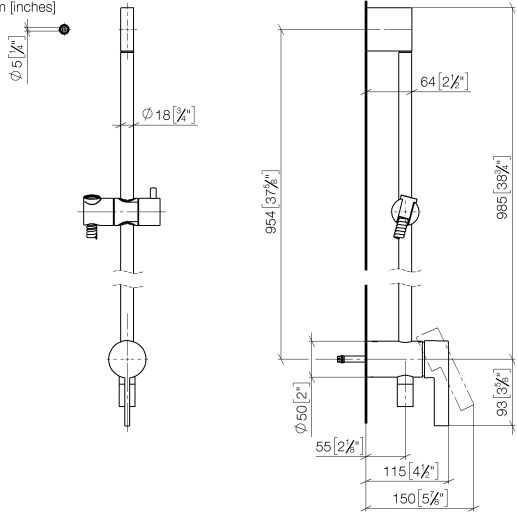

Concealed single-lever mixer with integrated shower connection with shower set without hand shower - Brushed Chrome

IMO

36 111 970

- metal shower hose 1750mm with integrated anti-twist protection
- slide bar
- Pipe diameter 18 mm

This article does not include a hand shower!
Intrinsic protection against back flow.

Fits: IMO, LULU, MADISON, MEM, TARA, CL.1, LISSÉ, VAIA, META, CYO

	Brushed Chrome	36 111 970-93
	Chrome	36 111 970-00
	Brushed Platinum	36 111 970-06
	Platinum	36 111 970-08
	Dark Chrome	36 111 970-19
	Brushed Light Gold	36 111 970-27
	Brushed Durabronze (23kt Gold)	36 111 970-28
	Matte Black	36 111 970-33
	Brushed Bronze	36 111 970-42
	Brushed Champagne (22kt Gold)	36 111 970-46
	Champagne (22kt Gold)	36 111 970-47
	Brushed Dark Platinum	36 111 970-99

Concealed single-lever mixer with integrated shower connection with shower set without hand shower - Brushed Chrome

IMO

36 111 970

mm [Inches]

Certificates

Belgaqua_21-025- WRAS_2011027. LGA_29928.
27_1.

Concealed single-lever mixer with integrated shower connection with shower set without hand shower - Brushed Chrome

IMO

36 111 970

Parts for other finishes can be found here: [Chrome](#)

Spare parts list

No.	Item Number	Name	Quantity used	Delivery time
1	05 17 20 726 02 90	fixing set	1	2
2	09 31 11 049 90	pin	2	2
3	04 31 11 113 00 90	pin	2	2
4	08 17 97 054-93	holder	1	20
5	90 28 22 782 00-93	pipe	1	20
6	28 322 970-93	Metal shower hose 1/2" x 3/8" x 1750 mm - Brushed Chrome	1	20
7	12 580 970-93	Slide unit - Brushed Chrome	1	20
8	90 19 97 002 00-93	connection	1	20
9	90 14 20 026 00 90	seal	1	2