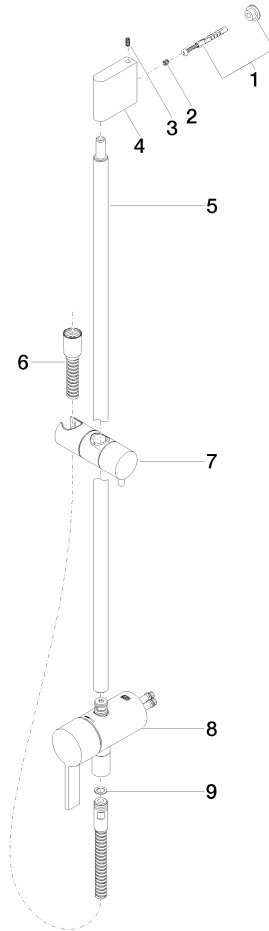

Concealed single-lever mixer with integrated shower connection with shower set without hand shower - Brushed Chrome

IMO

36 111 970

- metal shower hose 1750mm with integrated anti-twist protection
- slide bar
- Pipe diameter 18 mm

This article does not include a hand shower!
Intrinsic protection against back flow.

Fits: IMO, LULU, MADISON, MEM, TARA, CL.1, LISSÉ, VAIA, META, CYO

	Brushed Chrome	36 111 970-93
	Chrome	36 111 970-00
	Brushed Platinum	36 111 970-06
	Platinum	36 111 970-08
	Dark Chrome	36 111 970-19
	Brushed Light Gold	36 111 970-27
	Brushed Durabronze (23kt Gold)	36 111 970-28
	Matte Black	36 111 970-33
	Brushed Bronze	36 111 970-42
	Brushed Champagne (22kt Gold)	36 111 970-46
	Champagne (22kt Gold)	36 111 970-47
	Brushed Dark Platinum	36 111 970-99

Concealed single-lever mixer with integrated shower connection with shower set without hand shower - Brushed Chrome

IMO

36 111 970

mm [Inches]

Certificates

Belgaqua_21-025- WRAS_2011027. LGA_29928.
27_1.

Concealed single-lever mixer with integrated shower connection with shower set without hand shower - Brushed Chrome

IMO

36 111 970

Parts for other finishes can be found here: [Chrome](#)

Spare parts list

No.	Item Number	Name	Quantity used	Delivery time
1	05 17 20 726 02 90	fixing set	1	2
2	09 31 11 049 90	pin	2	2
3	04 31 11 113 00 90	pin	2	2
4	08 17 97 054-93	holder	1	20
5	90 28 22 782 00-93	pipe	1	20
6	28 322 970-93	Metal shower hose 1/2" x 3/8" x 1750 mm - Brushed Chrome	1	20
7	12 580 970-93	Slide unit - Brushed Chrome	1	20
8	90 19 97 002 00-93	connection	1	20
9	90 14 20 026 00 90	seal	1	2